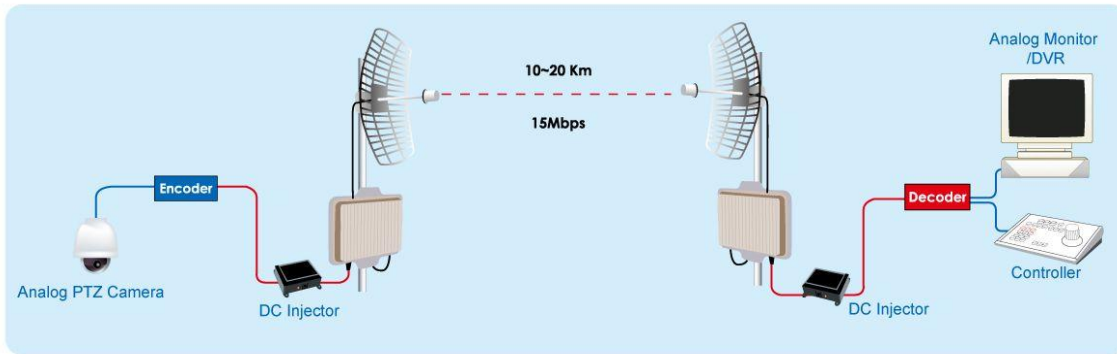

Wireless Surveillance Solution

Wireless Surveillance Diagram 1

Point to point Radio Link with Analog PTZ camera Encoder/Decoder

Model : ALINE-5801a

Wireless Surveillance Diagram 2

Point to point Radio Link with Analog PTZ camera Encoder/Decoder

Model : ALINE-5801a

Wireless Surveillance Diagram 3

Point to Multi-point Radio Link with Analog PTZ camera Encoder/Decoder

Model : ALINE-5801a

Wireless Surveillance Solution

Wireless Surveillance Diagram 4 (three models according to the range required)
 Point to point Radio Link with Analog PTZ Camera and Encoder/Decoder

ALINE V1H Wireless Surveillance Diagram

Point to Point Radio Link with Analog PTZ Camera, Transcoder and PC