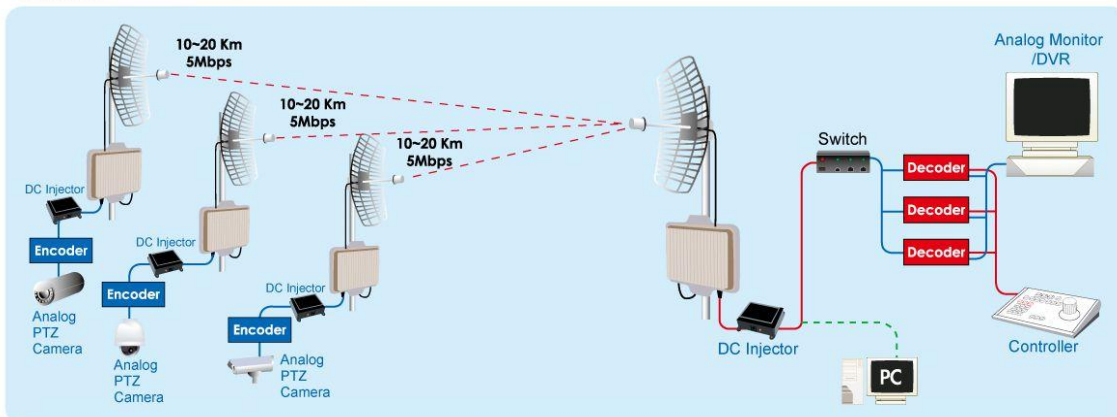

Wireless Surveillance Solution

Wireless Surveillance Diagram 1

Point to point Radio Link with Analog PTZ camera Encoder/Decoder

Model : ALINE-5801a

Wireless Surveillance Diagram 2

Point to point Radio Link with Analog PTZ camera Encoder/Decoder

Model : ALINE-5801a

Wireless Surveillance Diagram 3

Point to Multi-point Radio Link with Analog PTZ camera Encoder/Decoder

Model : ALINE-5801a

Wireless Surveillance Solution

Wireless Surveillance Diagram 4 (three models according to the range required)
 Point to point Radio Link with Analog PTZ Camera and Encoder/Decoder

ALINE V1H Wireless Surveillance Diagram

Point to Point Radio Link with Analog PTZ Camera, Transcoder and PC