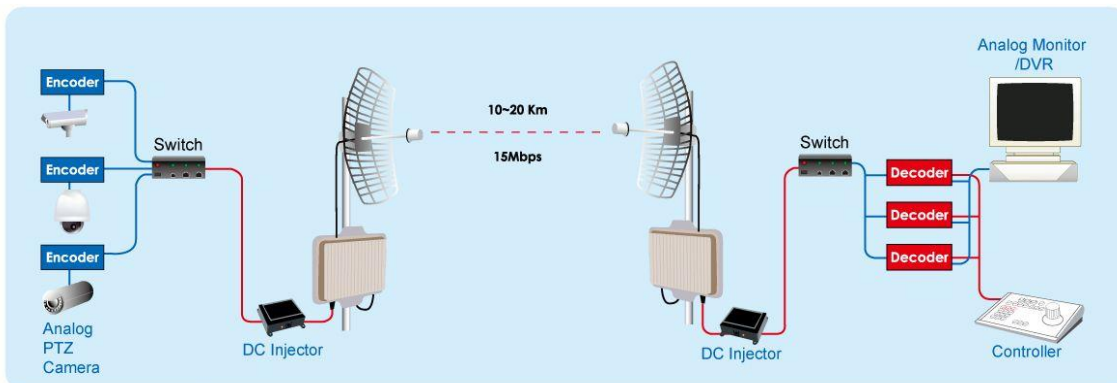

Wireless Surveillance Solution

Wireless Surveillance Diagram 1

Point to point Radio Link with Analog PTZ camera Encoder/Decoder

Model : ALINE-5801a

Wireless Surveillance Diagram 2

Point to point Radio Link with Analog PTZ camera Encoder/Decoder

Model : ALINE-5801a

Wireless Surveillance Diagram 3

Point to Multi-point Radio Link with Analog PTZ camera Encoder/Decoder

Model : ALINE-5801a

Wireless Surveillance Solution

Wireless Surveillance Diagram 4 (three models according to the range required)
 Point to point Radio Link with Analog PTZ Camera and Encoder/Decoder

ALINE V1H Wireless Surveillance Diagram

Point to Point Radio Link with Analog PTZ Camera, Transcoder and PC