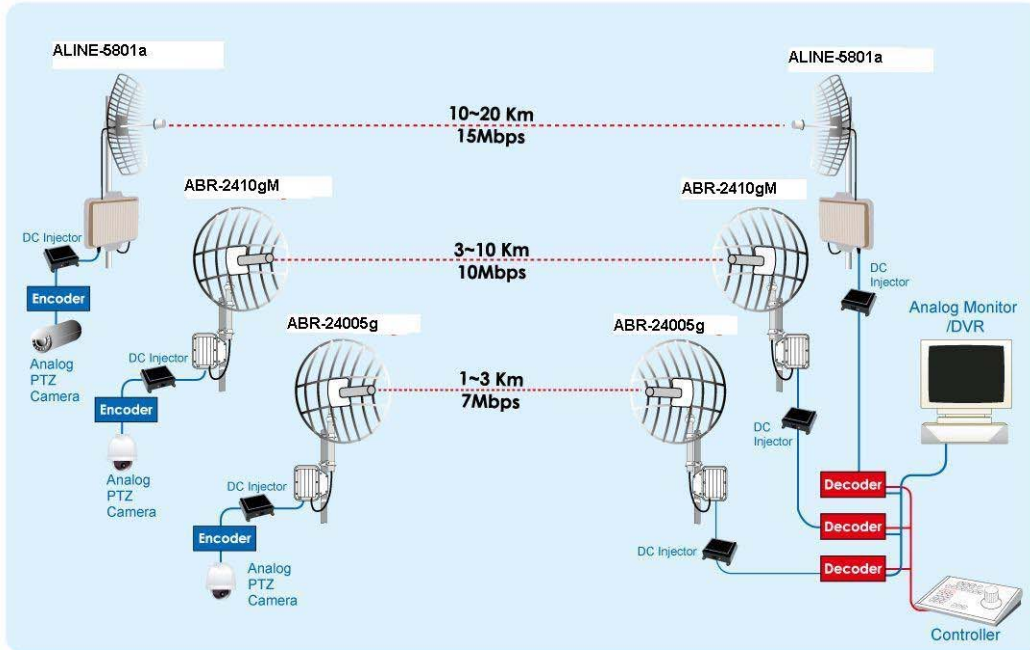

Wireless Surveillance Solution

Wireless Surveillance Diagram 1

Point to point Radio Link with Analog PTZ camera Encoder/Decoder

Model : ALINE-5801a

Wireless Surveillance Diagram 2

Point to point Radio Link with Analog PTZ camera Encoder/Decoder

Model : ALINE-5801a

Wireless Surveillance Diagram 3

Point to Multi-point Radio Link with Analog PTZ camera Encoder/Decoder

Model : ALINE-5801a

Wireless Surveillance Solution

Wireless Surveillance Diagram 4 (three models according to the range required)
 Point to point Radio Link with Analog PTZ Camera and Encoder/Decoder

ALINE V1H Wireless Surveillance Diagram

Point to Point Radio Link with Analog PTZ Camera, Transcoder and PC