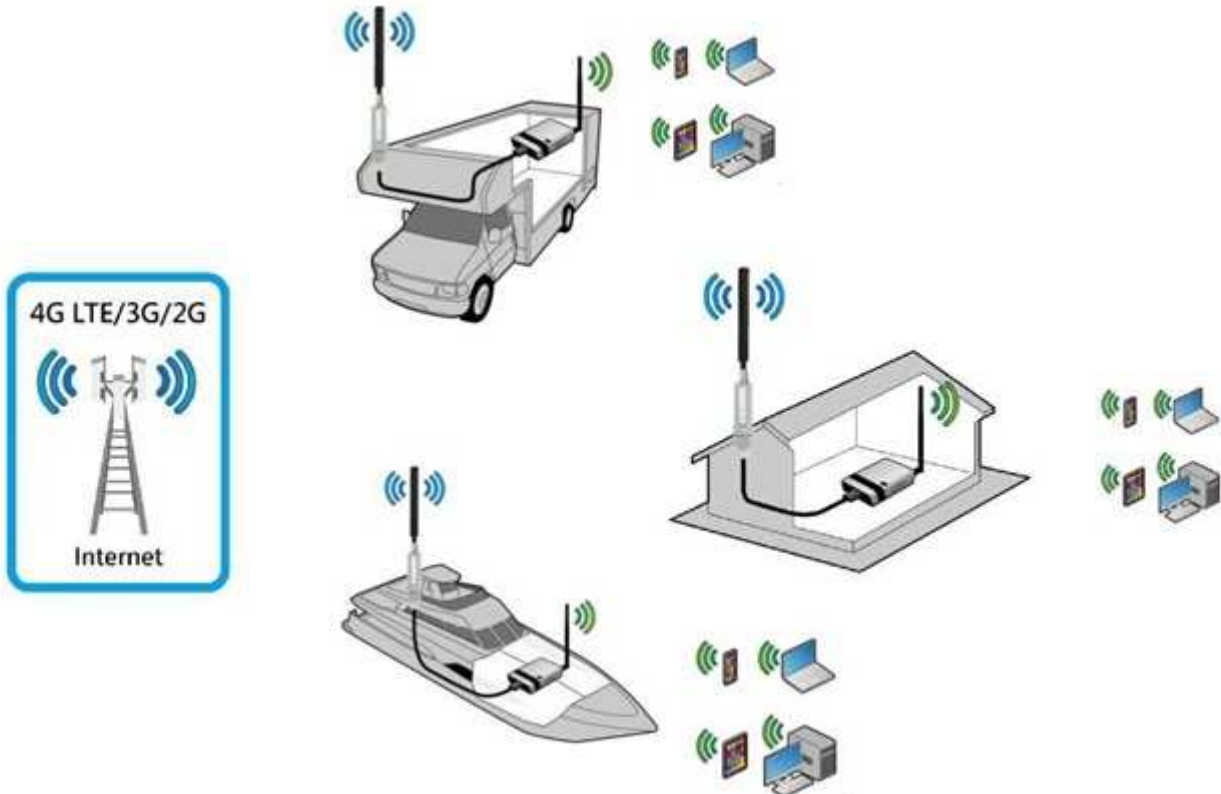

Windows laptop or computer

External Antenna Connector

Standard N female antenna connector allow users to use desired 4G antenna

Waterproof Design

Outdoor IP66 design to protect from dust, oil and water

Note: Actual mobile data performance may vary due to signal strength, coverage, operation frequencies, base station status, network congestion and the network management services over 4G LTE network.

Package Contents

- AAP-4GUSB-ODU
- 4G Antenna
- 5M High-quality USB cable
- QIG
- Pole Mount Strap

Application Scenario

- Plug-n-Play Driver/Utility Auto-Installation on Windows OS platform

- 4G Mobile Internet Sharing via R36

(Ideal solution for home, RV and boat for multiple-user Internet access)

Specifications

Broadband Wireless	LTE/HSPA+/HSPA/WCDMA (UMTS) GSM/GPRS/EDGE
Frequency	FDD-LTE: B1 (2100MHz)/B3 (1800)/B7 (2600) B20 (800) WCDMA / UMTS: B1 (2100MHz)/ B8 (900MHz) GSM: Quad Band (850/900/1800/1900MHz)
Data Rate	FDD-LTE: R8 Cat.3 100 Mbps DL / 50Mbps UL WCDMA/UMTS: R99 384 kbps DL / UL R5 HSDPA 7.2 Mbps DL R6 HSUPA 5.76 Mbps UL R7 HSPA+ 21 Mbps DL / 5.76 Mbps UL R8 HSPA+ 42 Mbps DL / 5.76 Mbps UL
Interface	Mini-USB 2.0 Standard 6 PIN SIM card
Antenna Connector	N type female
Antenna	High-gain 4G/LTE Omni Antenna
LED Indicator	Power On/Off
Waterproof IP rate	IP66
Operation System Support	Windows Vista, 7, 8, 10 32/64bit support via auto-install utility driver * Mac, Linux, iPad, iPhone, and smart phone users: please use with R36(sold separately) and obtain Internet access through wireless signal from R36
Operating Temperature	0°C ~ 45°C
Storage Humidity	5% ~ 98% (Non-condensing)
Dimensions	185 x 47 mm
Weight	135g